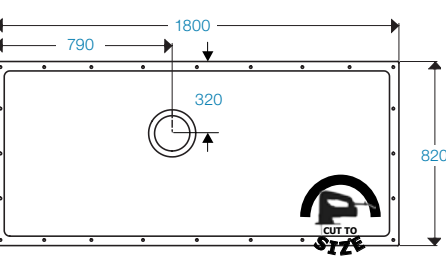

SHOWERDEC® 1800x820

ShowerDec 1800x820 floor former illustrated above, not handed
Reference Code
SD1800x820