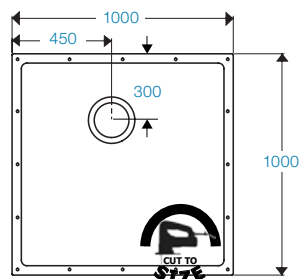

SHOWERDEC® 1000x1000

ShowerDec 1000x1000 floor former illustrated above, not handed
Reference Code
 SD1000x1000

SHOWERDEC® 1200x750

ShowerDec 1200x750 floor former illustrated above, not handed
Reference Code
 SD1200x750