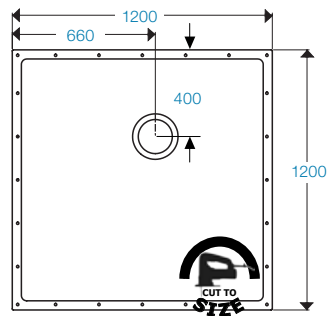

Scan to view
ShowerDec® details
on your phone or tablet.

Not handed
Showerdec® 1300x800mm
illustrated. Ref: SD1300x800

OFFSET WASTE
POSITION TO
AVOID JOISTS

No raised collar around the underside of the waste for easier installation.

SHOWERDEC® 1000x1000

ShowerDec 1000x1000 floor former illustrated above, not handed
Reference Code
 SD1000x1000

SHOWERDEC® 1200x750

ShowerDec 1200x750 floor former illustrated above, not handed
Reference Code
 SD1200x750

SHOWERDEC® 1200x1200

ShowerDec 1200x1200 floor former illustrated above, not handed
Reference Code
 SD1200x1200

SHOWERDEC® 1300x800

ShowerDec 1300x800 floor former illustrated above, not handed
Reference Code
 SD1300x800