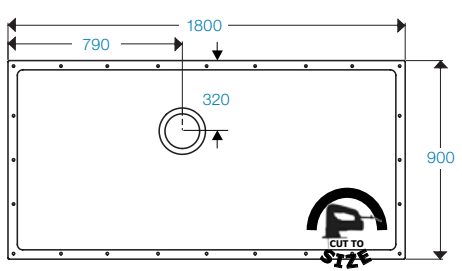

SHOWERDEC® 1800x900

ShowerDec 1800x900 floor former illustrated above, not handed
Reference Code
SD1800x900

To view door option images see pages 42 - 47 or use the inside front cover fold-out page.