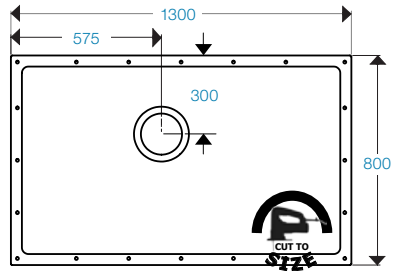

SHOWERDEC® 1000x1000

ShowerDec 1000x1000 floor former illustrated above, not handed
Reference Code
 SD1000x1000

SHOWERDEC® 1200x750

ShowerDec 1200x750 floor former illustrated above, not handed
Reference Code
 SD1200x750

SHOWERDEC® 1200x1200

ShowerDec 1200x1200 floor former illustrated above, not handed
Reference Code
 SD1200x1200

SHOWERDEC® 1300x800

ShowerDec 1300x800 floor former illustrated above, not handed
Reference Code
 SD1300x800