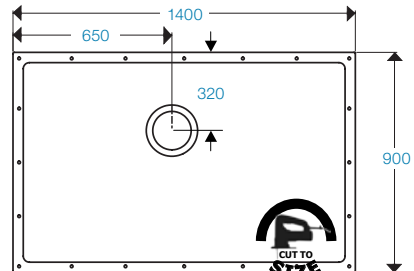

SHOWERDEC® 1200x1200

ShowerDec 1200x1200 floor former illustrated above, not handed
Reference Code
 SD1200x1200

SHOWERDEC® 1300x800

ShowerDec 1300x800 floor former illustrated above, not handed
Reference Code
 SD1300x800

SHOWERDEC® 1400x900

ShowerDec 1400x900 floor former illustrated above, not handed
Reference Code
 SD1400x900

SHOWERDEC® 1500x820

ShowerDec 1500x820 floor former illustrated above, not handed
Reference Code
 SD1500x820