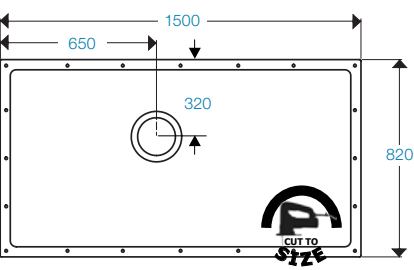

SHOWERDEC® 1500x820

ShowerDec 1500x820 floor former illustrated above, not handed
Reference Code
SD1500x820