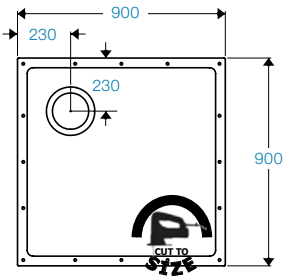

NEW SHOWERDEC®

ShowerDec® floor former options illustrated below. Use the shower door selector located on the inside front cover fold-out page to assist with your door selection.

WETROOMS

SHOWERDEC® 900x900

ShowerDec 900x900 floor former illustrated above, not handed
Reference Code
SD900x900