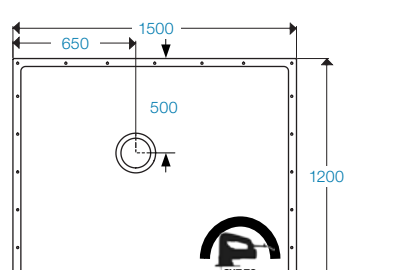

SHOWERDEC® 1500x1200

ShowerDec 1500x1200 floor former illustrated above, not handed
Reference Code
SD1500x1200