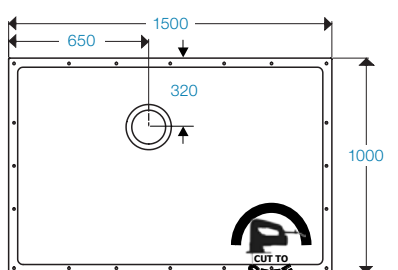

SHOWERDEC® 1500x1000

ShowerDec 1500x1000 floor former illustrated above, not handed
Reference Code
SD1500x1000