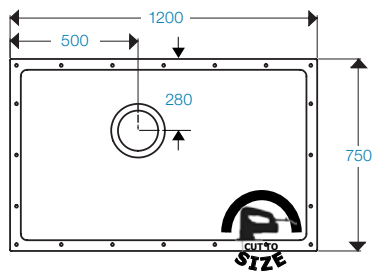

SHOWERDEC® 1000x1000

ShowerDec 1000x1000 floor former illustrated above, not handed
Reference Code
 SD1000x1000

SHOWERDEC® 1200x750

ShowerDec 1200x750 floor former illustrated above, not handed
Reference Code
 SD1200x750